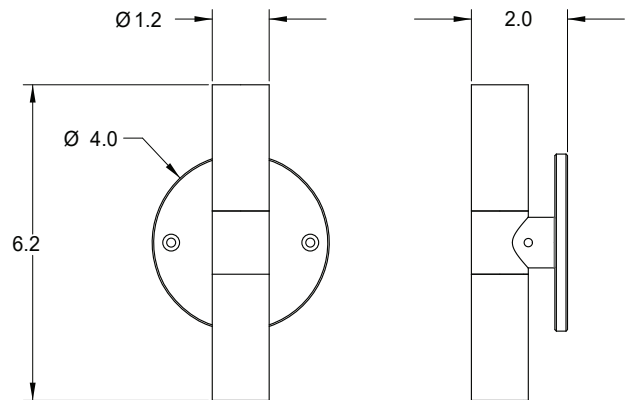

Project _____ Type _____ Quantity _____

The Gemini is a dual light output small scale wall fixture. Fixture can be mounted directly to surface or 3.5 inch standard junction box. Accepts CR8 LED modules for high performance and simple service. Fixture head can be adjusted after installation for perfect alignment.

Dimensions inches [mm]

* IES LM-80 Standard ensures led light source will provide lumen maintenance and color performance.

** LED life is defined as the time to 70% lumen maintenance (L70)

Remote Transformer Required