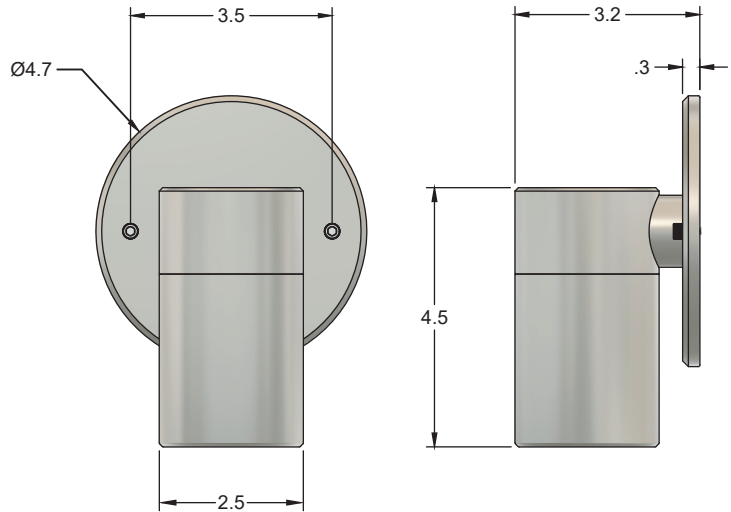

Project \_\_\_\_\_ Type \_\_\_\_\_ Quantity \_\_\_\_\_

The TLS is a compact and robust wall fixture. Deep recessed light source controls glare. All components are precision CNC machined from solid billet materials. Surface finish is brushed for natural materials. Fixture mounts to standard electrical box with 3.5 inch hole spacing. Fixture orientation is secured by locking set-screw located on fixture stem. Suitable for wet/dry applications. Simple design can be scaled to fit specific applications.

The TLS uses GU5.3 lamp holder accepting CR16 LED Lamp or standard MR16 lamp.

### Specification

Light Source	CR16 Led Lamp * Quick Change
LED Rated Life	50,000 hours average **
Power Consumption	3W, 5W, 8W Options
CCT	2700K, 3000K, 4000K, 5000K
CRI	90+
Light Output	240-720 Lumens
Input	10-15 Vac
Dimming	MLV, ELV, 0-10V ***
Lens	Glass, Borosilicate, Clear
Lamp holder	GU5.3
Operating Temperature	-31F to 130F (-35C to 54C)
Maintenance	Tool Free Plug-in LED Lamp
Thermal Management	Fixture is utilized as heat sink
Mounting	Single gang electrical box
Fixture Construction	CNC Machined from Solid Billet
Ingress Protection	IP65
Certification	