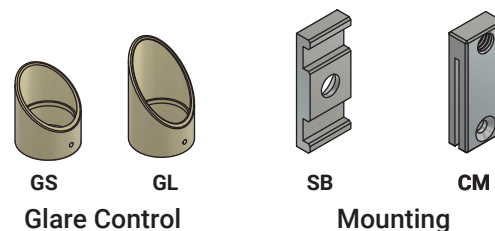

Accessories

Ordering Guide

P50							
Prefix	Material	CCT	Beam	Watt	Accessory	Mounting	Finish
AL - Aluminum	27 - 2700K	10 - 10 deg	1 - 70 lm	00 - None	SP - 9 inch Spike	N - Natural (Brass/Copper/Stainless)	
BR - Brass	30 - 3000K	110 - 110 deg	2 - 140 lm	HX - Hex Cell	HB - Hanger Bolt	BK - Black Powder Coat	
CU - Copper	40 - 4000K	30 - 30 deg	3 - 210 lm	GS - Glare Short	CM - Clip Mount	BN - Brown Powder Coat	
SS - Stainless	50 - 5000K	40 - 40 deg		GL - Glare Long	SB - Strap Bracket	PTB - Patina Brown (Brass/Copper Only)	
		60 - 60 deg				PTK - Patina Black (Brass/Copper Only)	
		90 - 90 deg				C - Custom	

Note: All mounting includes fixture with L bracket.

HB includes lock nut

www.dglights.com info@dglights.com