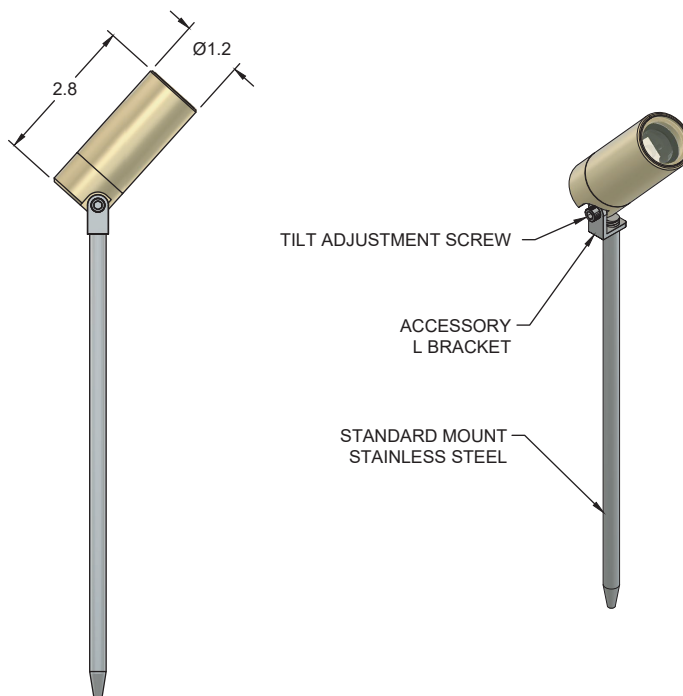

Project \_\_\_\_\_ Type \_\_\_\_\_ Quantity \_\_\_\_\_

The P50 is a small but powerful spot light well suited for many applications requiring an inconspicuous fixture. Mounting options include, spike, tree and surface. Use spike mount for soil installations such as planters and hedges. For surface mount installations simply remove spike. The P50 can be used on smaller trees where other larger or strap fixtures can not.

The P50's small size is created from precision CNC machined parts. CR8 LED Lamp allows for tool free beam changes and re-lamping.

### Specification

Light Source	CR8 Led Lamp * Quick Change
LED Rated Life	50,000 hours average **
Power Consumption	1W, 2W, 3W Options
CCT	2700K, 3000K, 4000K, 5000K
CRI	93
Light Output	70, 140, 210 Lumens (3000K)
Input	10-15 Vac
Lens	Borosilicate Glass
Lamp holder	GU5.3
Operating Temperature	-31F to 130F (-35C to 54C)
Maintenance	Tool Free Plug-in LED Lamp
Thermal Management	Fixture is utilized as heat sink
Fixture Construction	CNC Machined from Solid Billet
Ingress Protection	IP67
Certification	