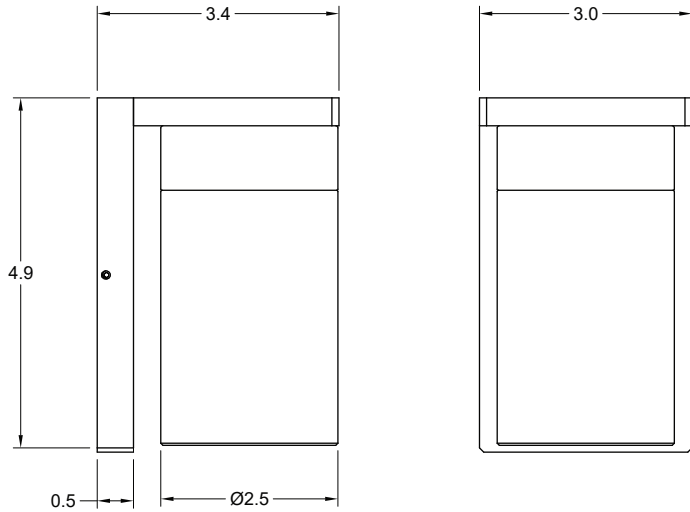

Project _____ Type _____ Quantity _____

The Lux-C1 is a robust wall fixture. Deep recessed light source controls glare. All components are precision CNC machined from solid billet materials. Surface finish is brushed for natural materials. Fixture mounts to standard single gang electrical box. Fixture orientation is secured by locking set-screws located on fixture sides. Suitable for wet/dry applications. Simple design can be scaled to fit specific applications.

The Lux-C1 uses GU5.3 lamp holder and accepts CR16 LED Lamp or standard MR16 lamp.

Specification

Light Source	CR16 Led Lamp * Quick Change
LED Rated Life	50,000 hours average **
Power Consumption	5W, 8W Options
CCT	2700K, 3000K, 4000K, 5000K
CRI	90+
Light Output	400-720 Lumens
Input	10-15 Vac
Dimming	MLV, ELV, 0-10 ***
Lens	Glass, Borosilicate, Clear
Lamp holder	GU5.3
Operating Temperature	-31F to 130F (-35C to 54C)
Maintenance	Tool Free Plug-in LED Lamp
Thermal Management	Fixture is utilized as heat sink
Mounting	Single gang electrical box
Fixture Construction	CNC Machined from Solid Billet
Ingress Protection	IP65
Certification	