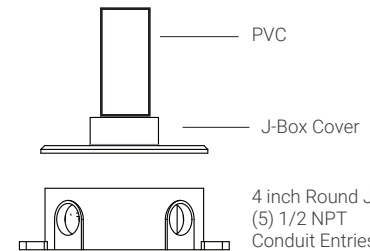

Eyelid

Square

Open

Dimensions inches

* IES LM-80 Standard ensures led light source will provide lumen maintenance and color performance.

** LED life is defined as the time to 70% lumen maintenance (L70)

Features

Dimmable

CR8 LED Lamp
Compression Heat Sink™
PATENT PENDING

Renewable Product

End of lamp life -
Replace lamp electronics
Re-use lamp body

Brackets

Fits 1.625 dia. hole

J-Box

4 inch Round J-Box
(5) 1/2 NPT
Conduit Entries

Mounting

Ordering Guide

Example: RC200-BR-R-30-5-36-HX-00-N RC200, Brass Round Trim, 3000K, 5W, 36 deg Beam, Hex, 1.5" PVC Mount, Natural Trim Finish

RC200								
Prefix	Trim Material	Trim	LED Color	Wattage	Beam	Accessory	Mounting	Trim Finish
AL - Aluminum	E - Eyelid	27 - 2700K	1 - 65 lm	16 - 16 deg	00 - None	00 - PVC	N - Natural (Brass/Stainless Only)	
BR - Brass	S - Square	30 - 3000K	2 - 130 lm	24 - 24 deg	HX - Hex Cell	01 - Bracket	CA - Clear Anodize (Alum Only)	
CU - Copper	O - Open	40 - 4000K	3 - 195 lm	36 - 36 deg		02 - J-Box	BK - Black Powder Coat	
SS - Stainless		50 - 5000K	5 - 325 lm	115 - 115 deg			PTB - Patina Brown (Brass Only)	
							PTK - Patina Black (Brass Only)	
							C - Custom	