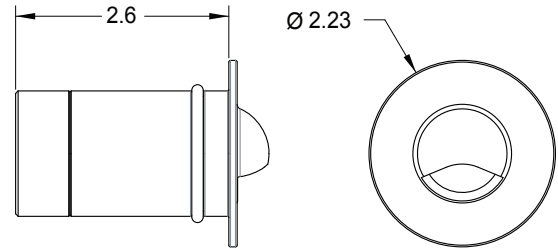

RC200 Recessed

Project _____ Type _____ Quantity _____

The RC200 is a compact recessed fixture. Flexible mounting options allow for many applications.

The RC200 is available in 3 trim styles and multiple finishes and lens options. Suitable for dry/wet locations.

Specification

Light Source	CR8 LED Lamp *
LED Rated Life	50,000 hours average **
Power Consumption	5 Watts Maximum
Power Input	10-15Vac
CCT	2700K, 3000K, 4000K, 5000K
CRI	93
Light Output	65-325 Lumens
Lens	1/8 inch Thick Clear Borosilicate Glass
Fasteners	Stainless steel
Gasket	High Temp Silicone
Dimming	10-100% MLV, ELV
Operating Temperature	-31F to 130F (-35C to 54C)
Maintenance	Field serviceable Driver and LED module
Thermal Management	Fixture is utilized as heat sink
Fixture Construction	CNC Machined from Solid Billet
Ingress Protection	IP67
Certification	

Eyelid

Square

Open

Dimensions inches

* IES LM-80 Standard ensures led light source will provide lumen maintenance and color performance.

** LED life is defined as the time to 70% lumen maintenance (L70)

Features

Mounting

Ordering Guide

Example: RC200-BR-R-30-5-36-HX-00-N RC200, Brass Round Trim, 3000K, 5W, 36 deg Beam, Hex, 1.5" PVC Mount, Natural Trim Finish

RC200								
Prefix	Trim Material	Trim	LED Color	Wattage	Beam	Accessory	Mounting	Trim Finish
AL - Aluminum	E - Eyelid	27 - 2700K	1 - 65 lm	16 - 16 deg	00 - None	00 - PVC	N - Natural (Brass/Stainless Only)	
BR - Brass	S - Square	30 - 3000K	2 - 130 lm	24 - 24 deg	HX - Hex Cell	01 - Bracket	CA - Clear Anodize (Alum Only)	
CU - Copper	O - Open	40 - 4000K	3 - 195 lm	36 - 36 deg		02 - J-Box	BK - Black Powder Coat	
SS - Stainless		50 - 5000K	5 - 325 lm	115 - 115 deg			PTB - Patina Brown (Brass Only)	
							PTK - Patina Black (Brass Only)	
							C - Custom	