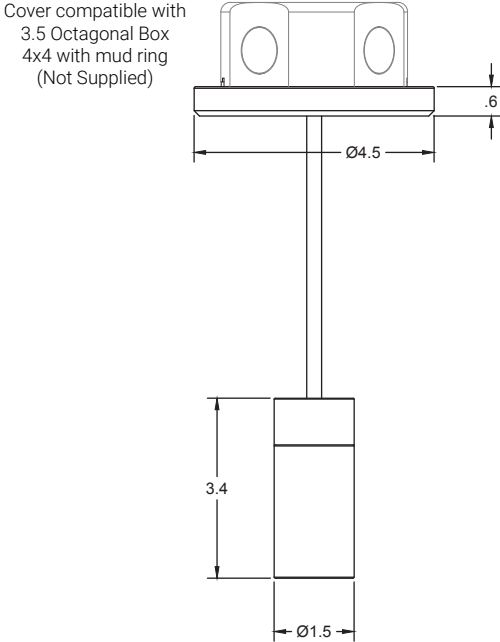

### Specification

Light Source	CR8 Led Lamp * Quick Change
LED Rated Life	50,000 hours average **
Power Consumption	1W, 2W, 3W, 5W Options
CCT	2700K, 3000K, 4000K, 5000K
CRI	93
Light Output	65, 130, 195, 325 Lumens
Driver/Trans. Location	Remote
Lens	Borosilicate Glass Clear
Lamp holder	GU5.3
Operating Temperature	-31F to 130F (-35C to 54C)
Maintenance	Tool Free Plug-in LED Lamp
Thermal Management	Fixture is utilized as heat sink
Fixture Construction	CNC Machined from Solid Billet
Ingress Protection	IP66
Certification	

### Remote LED Driver/Low Voltage Transformer Required

**CR8 LED Lamp**  
Compression Heat Sink™  
PATENT PENDING

Style S (shown)  
Dimensions inches

Style T Taper      Style R Round      Style S Straight

### Ordering Guide

Example: RL150-AL-R-27-25-3-HX-C12-P-12-BK Aluminum, Round Housing, 2700K, 25deg Beam, 3Watt, Hex Cell, Cord 12 ft, No Cover, ELV Dimming, Powder Coat Black Finish

Prefix	Material	Style	CCT	Beam	Watt	Accessory	Cord/Stem	Mounting	Dimming	Finish
AL - Alum	T - Taper	27 - 2700K	18 - 18 deg	1 - 65 lm	00 - None	C__ - Cord 1-15 ft.	CV - 4.5 dia. Cover	12 - 12Vac ELV	N - Natural	
BR - Brass	R - Round	30 - 3000K	25 - 25 deg	2 - 130 lm	HX - Hex Cell	S__ - Stem 3-24 in.	CP - 4.5" dia. Cover Pivot*	10 - 0-10V	BK - Black Powder Coat	
	S - Straight	35 - 3500K	40 - 40 deg	3 - 195 lm		Add length to Prefix	P - Cord Only	120-277V	WT - White Powder Coat	
		40 - 4000K		5 - 325 lm		Ex. C5 = Cord 5 ft			MP - Metallic Powder Coat	
		50 - 5000K							PTB - Patina Brown (Brass Only)	
									PTK - Patina Black (Brass Only)	
									CH - Chrome	
									C - Custom	