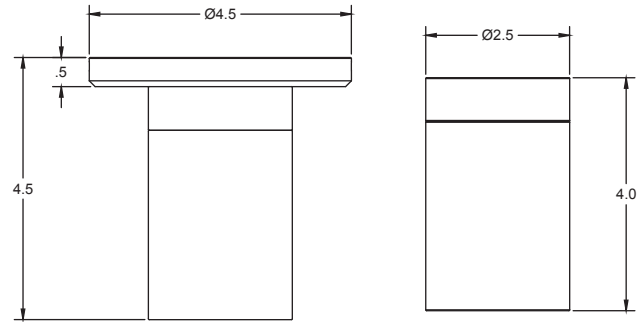

Lux-2 Surface Mount

Project _____ Type _____ Quantity _____

The Lux-II is a ceiling/surface mount fixture for overhead illumination. Deep recessed light source controls glare. Constructed from precision CNC machined parts. Mount directly to surface or use cover option to mount to 3.5 inch j-box with 2.75 inch hole spacing.

CR8 LED Lamp allows for tool free beam changes and re-lamping.

Specification

Light Source	CR8 Led Lamp * Quick Change
LED Rated Life	50,000 hours average **
Power Consumption	1W, 2W, 3W, 5W Options
CCT	2700K, 3000K, 4000K, 5000K
CRI	98
Light Output	65, 130, 195, 325 Lumens
Input	10-15 Vac
Dimming	MLV, ELV, 0-10 ***
Lens	Borosilicate Glass
Lamp holder	GU5.3
Operating Temperature	-31F to 130F (-35C to 54C)
Maintenance	Tool Free Plug-in LED Lamp
Thermal Management	Fixture is utilized as heat sink
Fixture Construction	CNC Machined from Solid Billet
Ingress Protection	IP67
Certification	

* IES LM-80 Standard ensures led light source will provide lumen maintenance and color performance.

** LED life is defined as the time to 70% lumen maintenance (L70)

*** Dimming method depends on power supply

Remote Transfomer Required

CR8 LED Lamp
Compression Heat Sink™
PATENT PENDING

Renewable Product
*End of lamp life -
Replace lamp electronics
Re-use lamp body*

Dimensions inches

Ordering Guide

Example: LX2-AL-27-25-5-HX-S-CA Alum Material, 2700K, 25deg Beam, 5Watt, Hex Cell, Direct Surface Mount, Brushed Clear Anodize Finish

LX2	Material	CCT	Beam	Watt	Accessory	Mounting	Finish
Prefix	AL - Aluminum	27 - 2700K	18 - 18 deg	1 - 65 lm	00 - None	S - Surface	N - Natural (Brass/Copper/Stainless)
	BR - Brass	35 - 3500K	25 - 25 deg	2 - 130 lm	HX - Hex Cell	C - Cover 4.5" dia.	CA - Clear Anodize (Aluminum)
	CU - Copper	30 - 3000K	40 - 40 deg	3 - 195 lm			BK - Black Powder Coat
	SS - Stainless	40 - 4000K		5 - 325 lm			WT - White Powder Coat
		50 - 5000K					MP - Metallic Powder Coat
							PTB - Patina Brown (Brass Only)
							PTK - Patina Black (Brass Only)
							C - Custom

Vista, CA 92081 www.dglights.com info@dglights.com