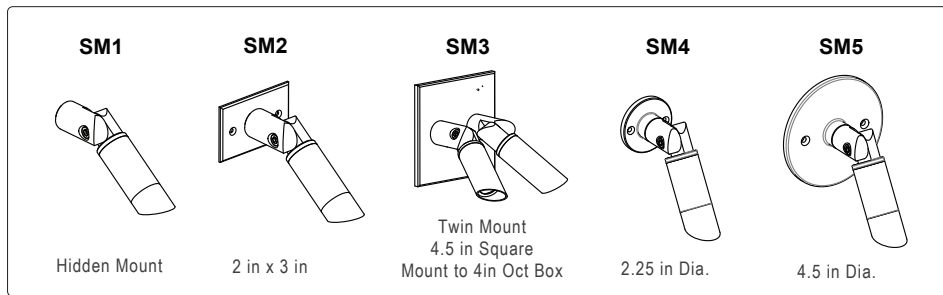

Surface Mount Options (Not to Scale)