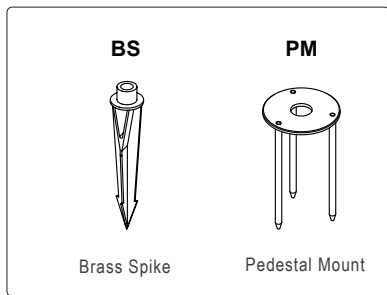

XT125 Spotlight

Project _____ Type _____ Quantity _____

The XT125 is used to illuminate objects from ground or surface mount. Constructed from CNC machined parts. 10 inch ABS stake standard mounting, optional cast brass stake or stainless pedestal mount. CR8 LED Lamp allows for tool free beam changes and re-lamping.

Dimensions inches [mm]

* IES LM-80 Standard ensures led light source will provide lumen maintenance and color performance.

** LED life is defined as the time to 70% lumen maintenance (L70)

Low Voltage Transformer Required

Ground Mount Options (Not to Scale)

Surface Mount Options (Not to Scale)

Ordering Guide

Example: XT-BR-27-25-3-HX-S-PTB Brass Material, 2700K, 25deg Beam, 3Watt, Hex Cell, 10 inch ABS stake, Patina Brown Finish