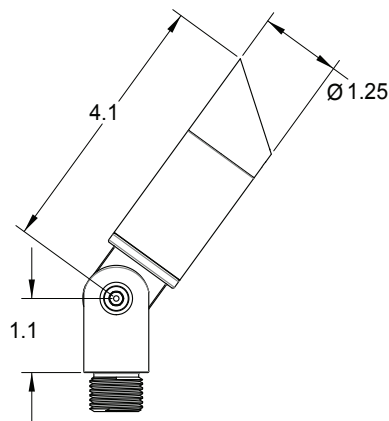

XT125 Spotlight

Project _____ Type _____ Quantity _____

The XT125 is used to illuminate objects from ground or surface mount. Constructed from CNC machined parts. 10 inch ABS stake standard mounting, optional cast brass stake or stainless pedestal mount. CR8 LED Lamp allows for tool free beam changes and re-lamping.

Specification

Light Source	CR8 Led Lamp * Quick Change
LED Rated Life	50,000 hours average **
Power Consumption	1W, 2W, 3W, 5W Options
CCT	2700K, 3000K, 4000K, 5000K
CRI	93
Light Output	65, 130, 195, 265 Lumens (3000K)
Input	10-15 Vac
Lens	Borosilicate Glass
Lamp holder	GU5.3
Operating Temperature	-31F to 130F (-35C to 54C)
Maintenance	Tool Free Plug-in LED Lamp
Thermal Management	Fixture is utilized as heat sink
Fixture Construction	CNC Machined from Solid Billet
Ingress Protection	IP67
Certification	

Dimensions inches [mm]

* IES LM-80 Standard ensures led light source will provide lumen maintenance and color performance.

** LED life is defined as the time to 70% lumen maintenance (L70)

Low Voltage Transformer Required