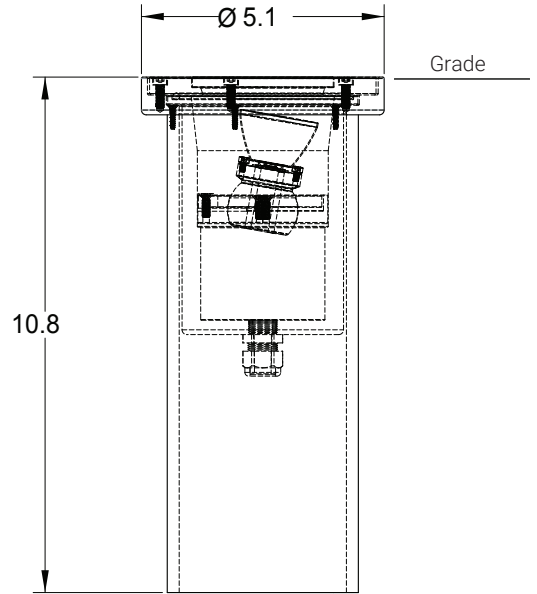

Project \_\_\_\_\_

Type \_\_\_\_\_ Quantity \_\_\_\_\_

The IG4 is an adjustable compact inground fixture. LED light source has +/- 18 degs of tilt and full 360 deg rotation. Heatsink design utilizes entire fixture body.

### Specification

Light Sources	COB LED Module *
LED Rated Life	50,000 hours average **
Power Consumption	8 Watts Maximum
Power Input	10-15Vac
CCT	2700K, 3000K, 4000K, 5000K
CRI	93
Light Output	200-600 Lumens
Lens	1/4 inch Thick Clear Tempered Borosilicate Glass
Fasteners	Stainless steel
Pour Collar	Stainless steel Collar / PVC Sleeve
Gasket	High Temp Silicone
Aiming	+/- 18 deg Tilt, 360 deg Rotation, Fixed Vertical
Operating Temperature	-31F to 130F (-35C to 54C)
Maintenance	Field serviceable Driver and LED module
Thermal Management	Fixture is utilized as heat sink
Fixture Construction	CNC Machined from Solid Billet
Glare Accessories	Aluminum, Black Anodized
Ingress Protection	IP67
Certification	

Dimensions inches

\* IES LM-80 Standard ensures led light source will provide lumen maintenance and color performance.

\*\* LED life is defined as the time to 70% lumen maintenance (L70)