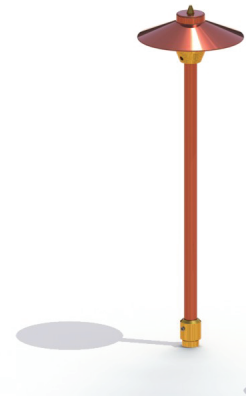

Project: \_\_\_\_\_ Type: \_\_\_\_\_ Quantity: \_\_\_\_\_

The PL is a classic style low energy path and area light. Robust design adds essential safety and security. Superior lasting LED technology delivers reliable low maintenance service. CR LED module provides tool-free service and upgrades.

The PL is available in multiple finishes and accessories. Suitable for use in wet locations.

**Specification**

Light Source	C-Socket™ Quick Change™ CR LED Module *
LED Rated Life	50,000 hours average **
Input	8-12Vac
Power Consumption	3 Watts
Standard LED Color	2700K +/- 175 CCT Typical
CRI	80 Typical
Diffuser	Heavy wall Clear Acrylic
Cable Lead	3ft 18-2 AWG Direct Burial Rated
Standard Mounting	ABS Cap and PVC Post
Operating Temperature	-31F to 122F (-35C to 50C)
Maintenance	Field serviceable LED Module
Thermal Management	Fixture is utilized as heat sink
Ingress Protection	IP66
Certification	

Mounting Options ( Not to Scale )

PC

Metal Cap\*

BS

Brass Spike

PM

Pedestal Mount\*

\* Specify Separately

**Dimensions inches [ mm ]**

5 [ 127 ] Top

**Ordering Guide**

Example: **PL-CU-27-5-15-N-PM** PL , Copper, 2700K, 5 inch top, 15 inch Post height, Natural Finish, Pedestal Mount

PL						
Prefix	Material	LED Color	Top Size	Post Height	Finish	Mounting
BR - Brass	27 - 2700K	3 - 3 inch	15 - 15 inch Standard	N - Natural	PV - ABS Cap PVC Post (Standard)	
CU - Copper	30 - 3000K	5 - 5 inch	18 - 18 inch	BK - Black	PC - Metal Cap *	
	40 - 4000K		24 - 24 inch	WT - White	BS - Cast Brass Spike	
	57 - 5700K		C - Custom	BN - Brown	PM - Pedestal Mount *	
				GN - Green		
				MP - Silver	* Specify Separately	
				NK - Nickel		
				PT - Patina		
				C - Custom		