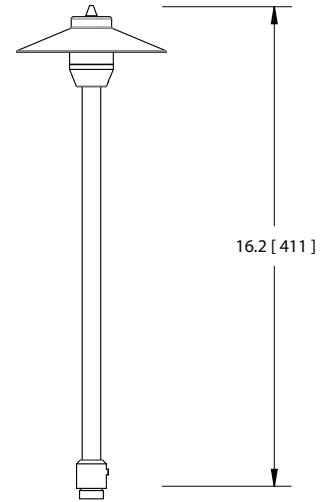

Mounting Options ( Not to Scale )

PC

Metal Cap\*

BS

Brass Spike

PM

Pedestal Mount\*

\* Specify Separately

**Dimensions inches [ mm ]**

5 [ 127 ] Top

**Ordering Guide**

Example: **PL-CU-27-5-15-N-PM** PL , Copper, 2700K, 5 inch top, 15 inch Post height, Natural Finish, Pedestal Mount

PL						
Prefix	Material	LED Color	Top Size	Post Height	Finish	Mounting
BR - Brass	27 - 2700K	3 - 3 inch	15 - 15 inch Standard	N - Natural	PV - ABS Cap PVC Post (Standard)	
CU - Copper	30 - 3000K	5 - 5 inch	18 - 18 inch	BK - Black	PC - Metal Cap *	
	40 - 4000K		24 - 24 inch	WT - White	BS - Cast Brass Spike	
	57 - 5700K		C - Custom	BN - Brown	PM - Pedestal Mount *	
				GN - Green		
				MP - Silver	* Specify Separately	
				NK - Nickel		
				PT - Patina		
				C - Custom		