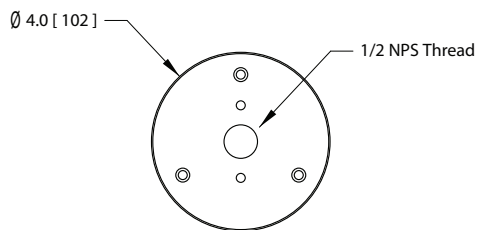

Project: _____ Type: _____ Quantity: _____

Provides stable mounting into soil for low voltage lighting fixture. For use with remote low voltage transformer.

Dimensions inches [mm]

Ordering Guide

Example: **PM-BR-N** Pedestal Mount, Brass, Natural Finish