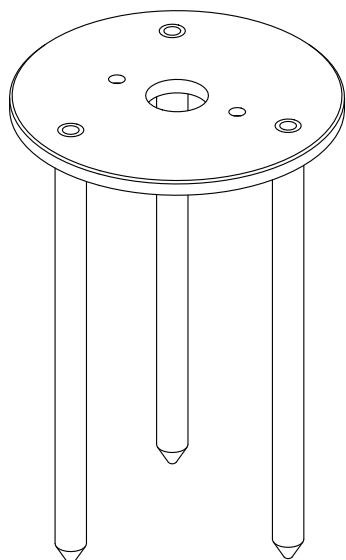

Project: _____ Type: _____ Quantity: _____

Provides stable mounting into soil for low voltage lighting fixture. For use with remote low voltage transformer.

Dimensions inches [mm]

Ordering Guide

Example: **PM-BR-N** Pedestal Mount, Brass, Natural Finish

PM	Material	Finish
Prefix	Material	Finish
	AL - 6061-T6 Aluminum	N - Natural (brass and copper only)
	BR - C360 Brass	BK - Black
	CU - Copper	WT - White
		BN - Brown
		GN - Green
		MP - Silver
		NK - Nickel (brass only)
		PT - Patina (brass and copper only)
		C - Custom

Note: Do not specify aluminum cap with brass or copper fixtures.

2880 Scott Street, # 107, Vista, CA 92081
 +1 760-734-1123 Tel +1 760-734-1176 Fax
 www.dglights.com info@dglights.com