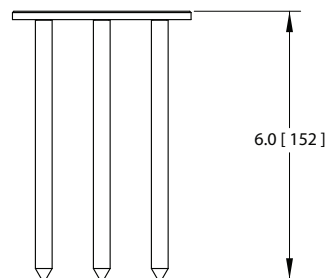

Project: _____ Type: _____ Quantity: _____

Provides stable mounting into soil for low voltage lighting fixture. For use with remote low voltage transformer.

Dimensions inches [mm]

Ordering Guide

Example: **PM-BR-N** Pedestal Mount, Brass, Natural Finish