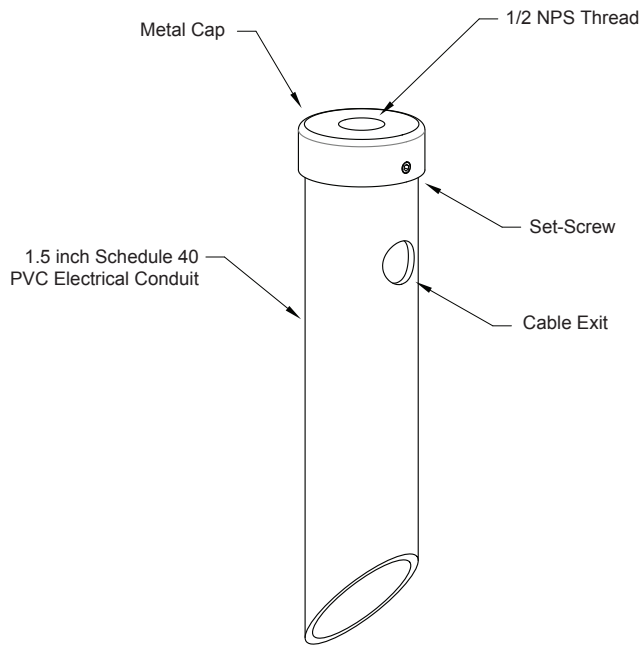

Project: \_\_\_\_\_ Type: \_\_\_\_\_ Quantity: \_\_\_\_\_

Provides secure mounting into soil for low voltage lighting fixture. For use with remote low voltage transformer.

Dimensions inches [ mm ]

Ordering Guide

Example: **PC-BR-N** Metal Cap PVC Post, Brass Cap, Natural Finish

PC	Material	Finish
Prefix	Material	Finish
AL - 6061-T6 Aluminum	N - Natural (brass and copper only)	Note: Do not specify aluminum cap with brass or copper fixtures.
BR - C360 Brass	BK - Black	
CU - Copper	WT - White	
	BN - Brown	
	GN - Green	
	MP - Silver	
	NK - Nickel (brass only)	
	PT - Patina (brass and copper only)	
	C - Custom	