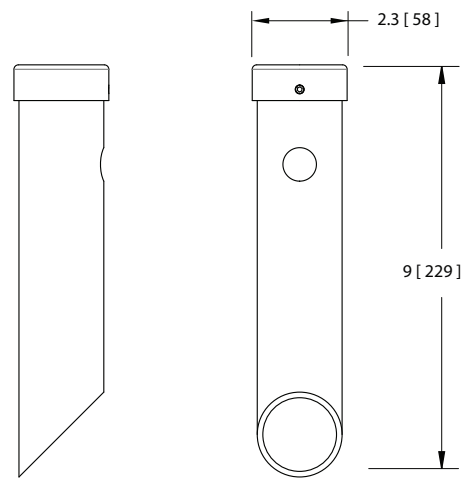

Project: \_\_\_\_\_ Type: \_\_\_\_\_ Quantity: \_\_\_\_\_

Provides secure mounting into soil for low voltage lighting fixture. For use with remote low voltage transformer.

Dimensions inches [ mm ]

Ordering Guide

Example: **PC-BR-N** Metal Cap PVC Post, Brass Cap, Natural Finish

PC	Material	Finish
Prefix	Material	Finish
AL - 6061-T6 Aluminum	N - Natural (brass and copper only)	Note: Do not specify aluminum cap with brass or copper fixtures.
BR - C360 Brass	BK - Black	
CU - Copper	WT - White	
	BN - Brown	
	GN - Green	
	MP - Silver	
	NK - Nickel (brass only)	
	PT - Patina (brass and copper only)	
	C - Custom	