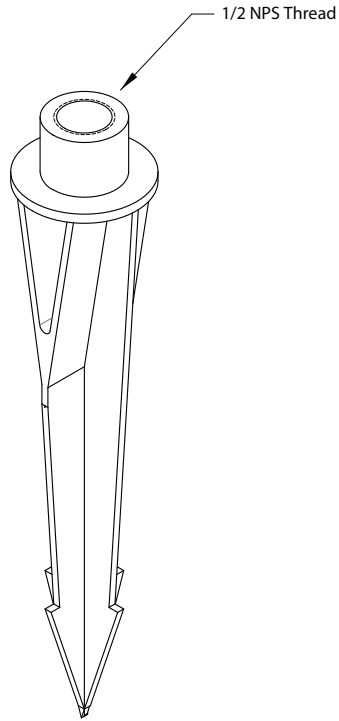

Project: _____ Type: _____ Quantity: _____

Provides stable mounting into hard soil for low voltage lighting fixture. For use with remote low voltage transformer.

Dimensions inches [mm]

Ordering Guide

Example: **BS-BR-N** Pedestal Mount, Brass, Natural Finish

BS		
Prefix	Material	Finish
	BR - Brass	N - Natural

Note: Do not specify with aluminum fixtures.

2880 Scott Street, # 107, Vista, CA 92081
 +1 760-734-1123 Tel +1 760-734-1176 Fax
 www.dglights.com info@dglights.com