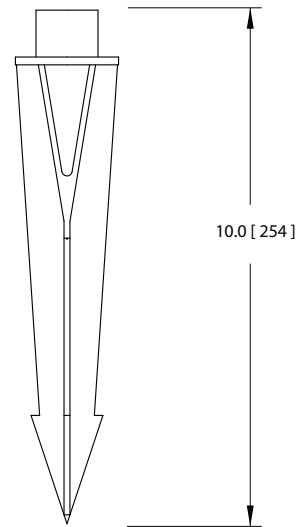

Project: _____ Type: _____ Quantity: _____

Provides stable mounting into hard soil for low voltage lighting fixture. For use with remote low voltage transformer.

Dimensions inches [mm]

Ordering Guide

Example: **BS-BR-N** Pedestal Mount, Brass, Natural Finish

BS		
Prefix	Material	Finish
	BR - Brass	N - Natural

Note: Do not specify with aluminum fixtures.

2880 Scott Street, # 107, Vista, CA 92081
 +1 760-734-1123 Tel +1 760-734-1176 Fax
 www.dglights.com info@dglights.com